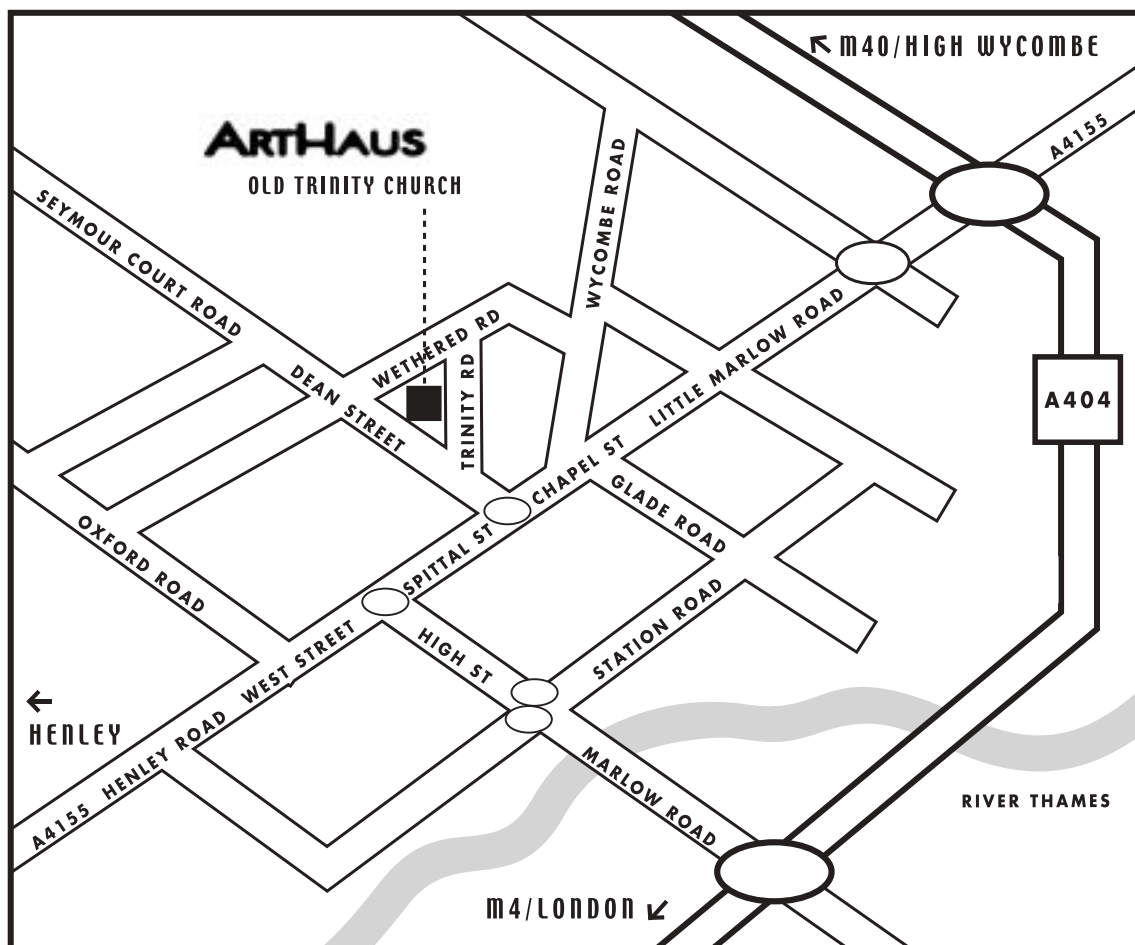

## By Road

From the North – **M40, junction 4** on to **A404**. Take first exit off A404, signed Marlow. At roundabout, take third exit towards Marlow, Little Marlow Road. After approx. 2km at second roundabout, turn right into Dean Street, take second right at Police station into **Wethered Road**. The church is approx. 100m on right.

From the South – **M4, junction 8/9** on to **A404 (M)**. At fourth junction (first roundabout), take first exit towards Bisham. Follow this road over bridge into Marlow, straight over two mini-roundabouts and up High Street. At memorial turn right into Spittal Street. Left at next roundabout, second right at Police station into **Wethered Road**. The church is approx. 100m up on the right.

## By Rail

From the main line London Paddington station to Maidenhead, then by taxi. Approx. 15 minutes by car.

## By Air

London Heathrow is the nearest airport, then taxi to Marlow via the M4 West. Alternatively we can arrange for you to be met.

London Gatwick is approx. 80km from Marlow by road. M23, M25, M4 West (see above).