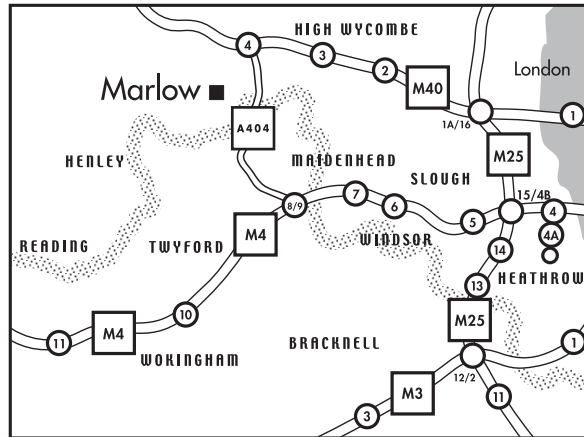

## By Road

From the North – **M40, junction 4** on to **A404**. Take first exit off A404, signed Marlow. At roundabout, take third exit towards Marlow, Little Marlow Road. After approx. 2km at second roundabout, turn right into Dean Street, take second right at Police station into **Wethered Road**. The church is approx. 100m on right.

From the South – **M4, junction 8/9** on to **A404 (M)**. At fourth junction (first roundabout), take first exit towards Bisham. Follow this road over bridge into Marlow, straight over two mini-roundabouts and up High Street. At memorial turn right into Spittal Street. Left at next roundabout, second right at Police station into **Wethered Road**. The church is approx. 100m up on the right.

## By Rail

From the main line London Paddington station to Maidenhead, then by taxi. Approx. 15 minutes by car.

## By Air

London Heathrow is the nearest airport, then taxi to Marlow via the M4 West. Alternatively we can arrange for you to be met.

London Gatwick is approx. 80km from Marlow by road. M23, M25, M4 West (see above).